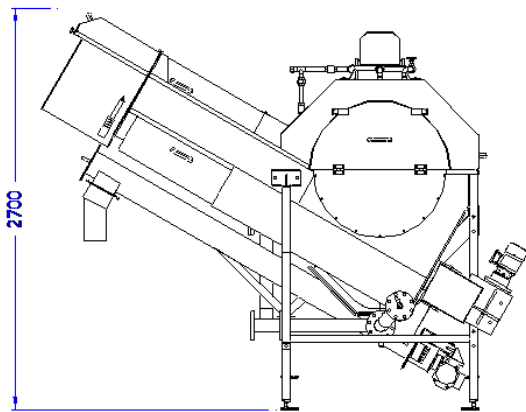

Washing Drum