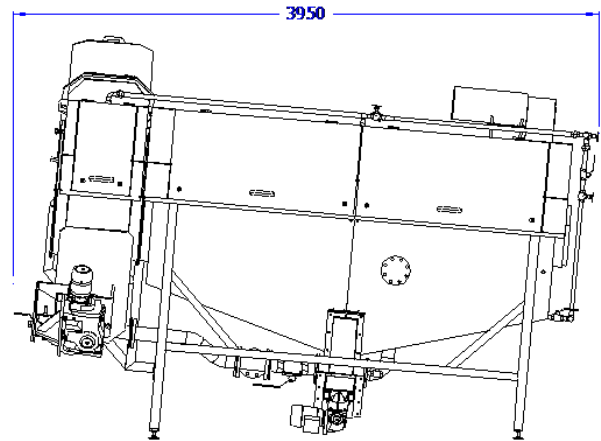

Washing Drum