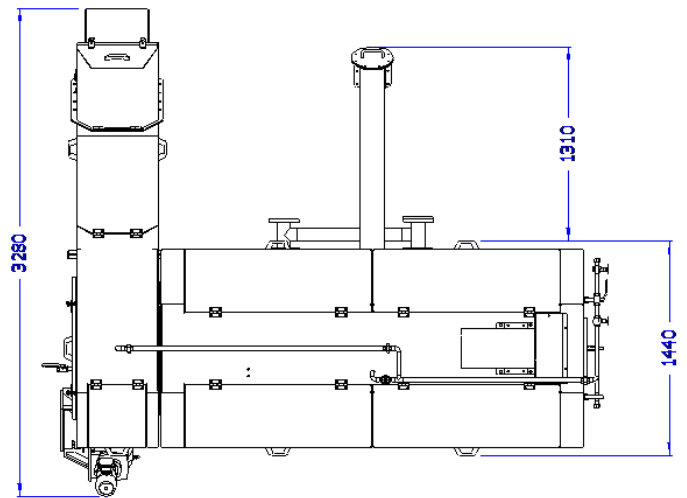

Washing Drum